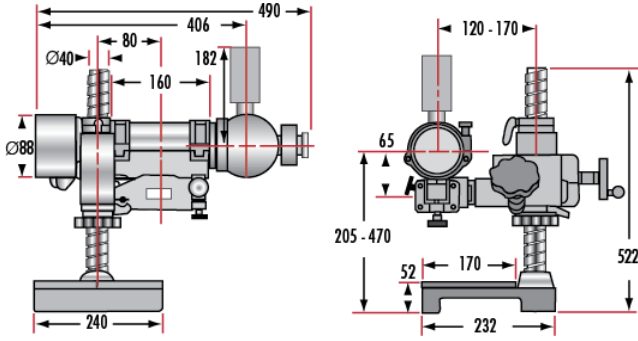

Autocollimators are a powerful laboratory tool for any optical or precision imaging systems. The autocollimator can be used in a variety of configurations to ensure that there is no angular error in a system. For example, sensors can be aligned with optics, targets, optical mounts or other components in a system. The autocollimator can also be used for measuring the angular accuracy of moving parts such as stages. They are often used to measure the angles within a single optic such as prisms.

This darkfield autocollimator makes it possible to see reflections from very low-reflective plane surfaces, such as camera sensors, at a far distance. This high precision autocollimator has a 70mm aperture, which provides bright and clear reflected images. It also includes a double line reticle for easy and accurate detection. For comfortable viewing, the viewer can also be rotated.

An optically flat reference mirror is available for aligning non-reflective surfaces. A C-Mount camera adapter can replace the eyepiece and allow the view field image to be displayed on a monitor or saved to a computer. The digital package is available to provide a complete "out-of-the-box" video system with USB output. This package includes the LED autocollimator, stand and cover, camera, C-Mount camera adapter, and a USB output cable.

Technical Information

#87-306: Digital System

Autocollimator Main Body	#87-227
Adjustable Stand and Cover	#59-396
C-mount Camera Adapter	#59-398
USB Monochrome Camera	#16-507
3m USB Cable	#37-342

#19-723: Digital System

Autocollimator Main Body	#87-227
Adjustable Stand and Cover	#59-396
C-mount Camera Adapter	#59-398
GigE Monochrome Camera	#16-465
5m USB Cable	#63-863