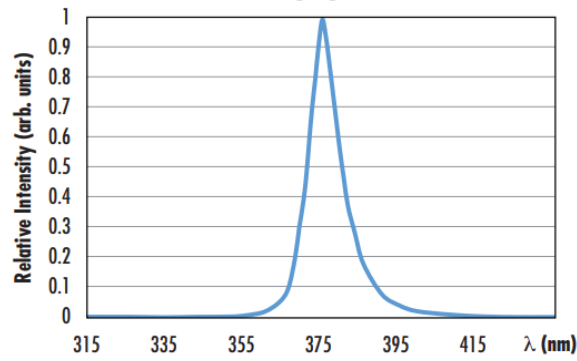

SCHOTT VisiLED UV Ringlights for stereo microscopes offer bright-field illumination for both visible and UV applications. The homogenous white light displays samples in natural color while UV excitation reveals previously invisible parts of the sample through fluorescence. The SCHOTT MC 1100 Controller makes it easy to switch between the two illumination modes and controls light intensity and illumination direction. VisiLED ringlights offer extremely homogeneous and shadow-free illumination in a robust metal housing, with a well-designed heat sink enabling maximum brightness and a long lifetime. In combination with accessories such as diffusers, polarizer sets and adaptor rings, multiple illumination modes are possible. SCHOTT VisiLED UV Ringlights are used in variety of applications including forensic and life sciences, industrial coatings, and structural crack detection.

Note: Power supply, power cord and controller are required and sold separately. Compatible only with SCHOTT MC 1100 Controller. A UV protection filter is included.

Technical Information

SCHOTT VisiLED UV Ringlights feature 5 different segment modes to achieve optimal illumination for your application.

SCHOTT VisiLED Ring Light - UV LED Emission