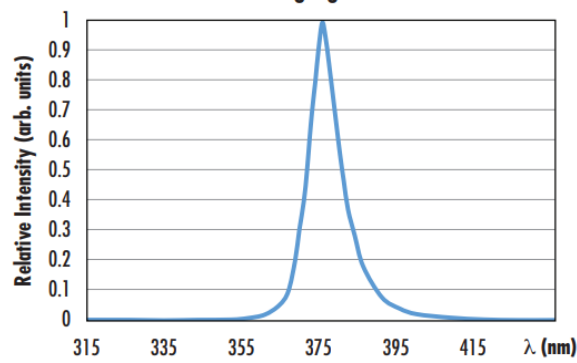

SCHOTT VisiLED UV Ringlights for stereo microscopes offer bright-field illumination for both visible and UV applications. The homogenous white light displays samples in natural color while UV excitation reveals previously invisible parts of the sample through fluorescence. The SCHOTT MC 1100 Controller makes it easy to switch between the two illumination modes and controls light intensity and illumination direction. VisiLED ringlights offer extremely homogeneous and shadow-free illumination in a robust metal housing, with a well-designed heat sink enabling maximum brightness and a long lifetime. In combination with accessories such as diffusers, polarizer sets and adaptor rings, multiple illumination modes are possible. SCHOTT VisiLED UV Ringlights are used in variety of applications including forensic and life sciences, industrial coatings, and structural crack detection.

Note: Power supply, power cord and controller are required and sold separately. Compatible only with SCHOTT MC 1100 Controller. A UV protection filter is included.

Technical Information

SCHOTT VisiLED UV Ringlights feature 5 different segment modes to achieve optimal illumination for your application.

SCHOTT VisiLED Ring Light - UV LED Emission