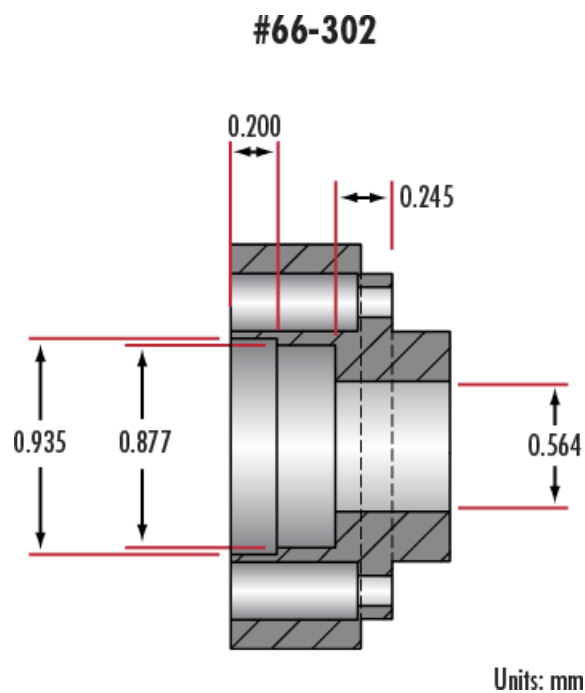

Product Downloads

General

Accessory **Type of Illumination:**

Physical & Mechanical Properties

0.564" **Ferrule Diameter (inches):**

0.877" **Shoulder Diameter (inches):**

Regulatory Compliance

Compliant

Technical Information

Stock Number	Description	Shoulder Diameter (Inches)	Ferrule Diameter (Inches)	Compatible Illuminator	Compatible Light Guide
#66-301	SugarCUBE™ Light Guide Adapter - 50	0.752	0.564	Red, Green, Blue, White, Ultra White	54-210, 39-826, 58-839, 54-174, 38-659, 39-369, 39-370, 39-371 <i>Ultra White MUST use liquid light guides</i>
#66-302	SugarCUBE™ Light Guide Adapter - 52	0.877	0.564	Red, Green, Blue, White, Ultra White	54-210, 39-826, 58-839, 54-174, 38-659, 39-369, 39-370, 39-371 <i>Ultra White MUST use liquid light guides</i>
#66-303	SugarCUBE™ Light Guide Adapter - 53	1.505	0.439	Red, Green, Blue, White	
#66-304	SugarCUBE™ Light Guide Adapter - 56	0.207	0.19	Red, Green, Blue, White	54-199, 42-344, 39-365, 42-345, 40-644, 39-366
#66-305	SugarCUBE™ Light Guide Adapter - 57	0.255	0.19	Red, Green, Blue, White	54-199, 42-344, 39-365, 42-345, 40-644, 39-366
#66-306	SugarCUBE™ Light Guide Adapter - 58	0.424	0.314	Red, Green, Blue, White	54-202, 53-045, 40-639, 42-346, 42-347, 39-367, 39-368, 53-689, 53-692, 53-690, 53-693, 53-691, 53-694
#66-307	SugarCUBE™ Light Guide Adapter - 65	1.52	0.63	Red, Green, Blue, White	54-212
#66-308	SugarCUBE™ Light Guide Adapter - 66	1.52	0.565	Red, Green, Blue, White	54-210, 39-826, 58-839, 54-174, 38-659, 39-369, 39-370, 39-371
#13-536	SugarCUBE™ Light Guide Adapter - 3mm	0.57	0.314	Red, Green, Blue, White, Ultra White	54-202, 53-045, 40-639, 42-346, 42-347, 39-367, 39-368, 53-689, 53-692, 53-690, 53-693, 53-691, 53-694 <i>Ultra White MUST use liquid light guides</i>
#13-537	SugarCUBE™ Light Guide Adapter - 5mm	0.455	0.314	Red, Green, Blue, White, Ultra White	54-202, 53-045, 40-639, 42-346, 42-347, 39-367, 39-368, 53-689, 53-692, 53-690, 53-693, 53-691, 53-694 <i>Ultra White MUST use liquid light guides</i>