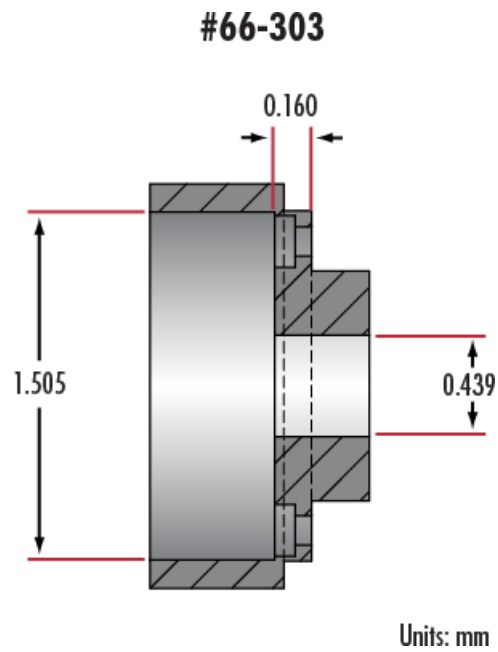

Compliant

RoHS 2015:

Compliant

Reach 224:

[View](#)

Certificate of Conformance:

Product Details

- Direct Replacement for 150W Halogen Illuminators
- 50% Power Savings Compared To Halogen Source
- More than 60,000 Hour LED Lifetime
- For Use with [Fiber Optic Light Guides](#)

SugarCUBE™ LED Illuminators have an output of up to 1700 lumens and are ideal replacements for standard halogen illuminators because LED illuminators last up to 60 times longer than halogen bulbs and never need to be replaced. These illuminators are controllable manually through controls on the front of the unit or via RS-232 for easy integration into computer controlled systems. Optional, easy-to-operate software is also available.

Available with red, green, blue, white, or white options, SugarCUBE™ LED Illuminators fulfill a wide range of machine vision applications. The standard white unit offers an output power of greater than 1450 lumens and a radiant flux of 1200mW. A fiber optic adapter required to connect a light guide to the illuminator.

Technical Information

Stock Number	Description	Shoulder Diameter (Inches)	Ferrule Diameter (Inches)	Compatible Illuminator	Compatible Light Guide
#66-301	SugarCUBE™ Light Guide Adapter - 50	0.752	0.564	Red, Green, Blue, White, Ultra White	54-210, 39-826, 58-839, 54-174, 38-659, 39-369, 39-370, 39-371 <i>Ultra White MUST use liquid light guides</i>
#66-302	SugarCUBE™ Light Guide Adapter - 52	0.877	0.564	Red, Green, Blue, White, Ultra White	54-210, 39-826, 58-839, 54-174, 38-659, 39-369, 39-370, 39-371 <i>Ultra White MUST use liquid light guides</i>
#66-303	SugarCUBE™ Light Guide Adapter - 53	1.505	0.439	Red, Green, Blue, White	
#66-304	SugarCUBE™ Light Guide Adapter - 56	0.207	0.19	Red, Green, Blue, White	54-199, 42-344, 39-365, 42-345, 40-644, 39-366
#66-305	SugarCUBE™ Light Guide Adapter - 57	0.255	0.19	Red, Green, Blue, White	54-199, 42-344, 39-365, 42-345, 40-644, 39-366
#66-306	SugarCUBE™ Light Guide Adapter - 58	0.424	0.314	Red, Green, Blue, White	54-202, 53-045, 40-639, 42-346, 42-347, 39-367, 39-368, 53-689, 53-692, 53-690, 53-693, 53-691, 53-694
#66-307	SugarCUBE™ Light Guide Adapter - 65	1.52	0.63	Red, Green, Blue, White	54-212
#66-308	SugarCUBE™ Light Guide Adapter - 66	1.52	0.565	Red, Green, Blue, White	54-210, 39-826, 58-839, 54-174, 38-659, 39-369, 39-370, 39-371
#13-536	SugarCUBE™ Light Guide Adapter - 3mm	0.57	0.314	Red, Green, Blue, White, Ultra White	54-202, 53-045, 40-639, 42-346, 42-347, 39-367, 39-368, 53-689, 53-692, 53-690, 53-693, 53-691, 53-694 <i>Ultra White MUST use liquid light guides</i>
#13-537	SugarCUBE™ Light Guide Adapter - 5mm	0.455	0.314	Red, Green, Blue, White, Ultra White	54-202, 53-045, 40-639, 42-346, 42-347, 39-367, 39-368, 53-689, 53-692, 53-690, 53-693, 53-691, 53-694 <i>Ultra White MUST use liquid light guides</i>