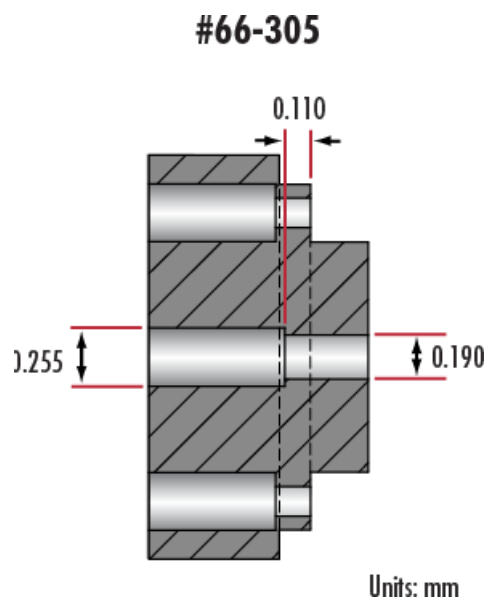

Compliant

RoHS 2015:

Compliant

Reach 224:

Certificate of Conformance:

[View](#)

Product Details

- Direct Replacement for 150W Halogen Illuminators
- 50% Power Savings Compared To Halogen Source
- More than 60,000 Hour LED Lifetime
- For Use with [Fiber Optic Light Guides](#)

SugarCUBE™ LED Illuminators have an output of up to 1700 lumens and are ideal replacements for standard halogen illuminators because LED illuminators last up to 60 times longer than halogen bulbs and never need to be replaced. These illuminators are controllable manually through controls on the front of the unit or via RS-232 for easy integration into computer controlled systems. Optional, easy-to-operate software is also available.

Available with red, green, blue, white, or white options, SugarCUBE™ LED Illuminators fulfill a wide range of machine vision applications. The standard white unit offers an output power of greater than 1450 lumens and a radiant flux of 1200mW. A fiber optic adapter required to connect a light guide to the illuminator.

Technical Information

Stock Number	Description	Shoulder Diameter (Inches)	Ferrule Diameter (Inches)	Compatible Illuminator	Compatible Light Guide
#66-301	SugarCUBE™ Light Guide Adapter - 50	0.752	0.564	Red, Green, Blue, White, Ultra White	54-210, 39-826, 58-839, 54-174, 38-659, 39-369, 39-370, 39-371 <i>Ultra White MUST use liquid light guides</i>
#66-302	SugarCUBE™ Light Guide Adapter - 52	0.877	0.564	Red, Green, Blue, White, Ultra White	54-210, 39-826, 58-839, 54-174, 38-659, 39-369, 39-370, 39-371 <i>Ultra White MUST use liquid light guides</i>
#66-303	SugarCUBE™ Light Guide Adapter - 53	1.505	0.439	Red, Green, Blue, White	
#66-304	SugarCUBE™ Light Guide Adapter - 56	0.207	0.19	Red, Green, Blue, White	54-199, 42-344, 39-365, 42-345, 40-644, 39-366
#66-305	SugarCUBE™ Light Guide Adapter - 57	0.255	0.19	Red, Green, Blue, White	54-199, 42-344, 39-365, 42-345, 40-644, 39-366
#66-306	SugarCUBE™ Light Guide Adapter - 58	0.424	0.314	Red, Green, Blue, White	54-202, 53-045, 40-639, 42-346, 42-347, 39-367, 39-368, 53-689, 53-692, 53-690, 53-693, 53-691, 53-694
#66-307	SugarCUBE™ Light Guide Adapter - 65	1.52	0.63	Red, Green, Blue, White	54-212
#66-308	SugarCUBE™ Light Guide Adapter - 66	1.52	0.565	Red, Green, Blue, White	54-210, 39-826, 58-839, 54-174, 38-659, 39-369, 39-370, 39-371
#13-536	SugarCUBE™ Light Guide Adapter - 3mm	0.57	0.314	Red, Green, Blue, White, Ultra White	54-202, 53-045, 40-639, 42-346, 42-347, 39-367, 39-368, 53-689, 53-692, 53-690, 53-693, 53-691, 53-694 <i>Ultra White MUST use liquid light guides</i>
#13-537	SugarCUBE™ Light Guide Adapter - 5mm	0.455	0.314	Red, Green, Blue, White, Ultra White	54-202, 53-045, 40-639, 42-346, 42-347, 39-367, 39-368, 53-689, 53-692, 53-690, 53-693, 53-691, 53-694 <i>Ultra White MUST use liquid light guides</i>