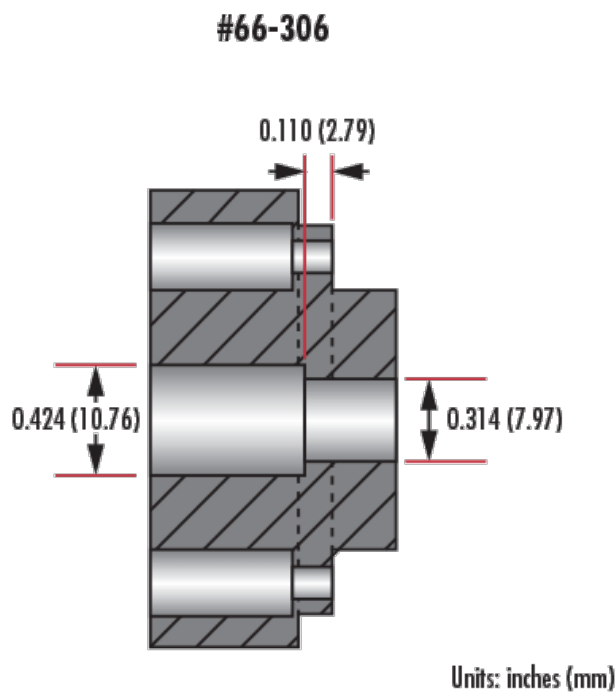

Compliant

RoHS 2015:

Compliant

Reach 224:

[View](#)

Certificate of Conformance:

Product Details

- Direct Replacement for 150W Halogen Illuminators
- 50% Power Savings Compared To Halogen Source
- More than 60,000 Hour LED Lifetime
- For Use with [Fiber Optic Light Guides](#)

SugarCUBE™ LED Illuminators have an output of up to 1700 lumens and are ideal replacements for standard halogen illuminators because LED illuminators last up to 60 times longer than halogen bulbs and never need to be replaced. These illuminators are controllable manually through controls on the front of the unit or via RS-232 for easy integration into computer controlled systems. Optional, easy-to-operate software is also available.

Available with red, green, blue, white, or white options, SugarCUBE™ LED Illuminators fulfill a wide range of machine vision applications. The standard white unit offers an output power of greater than 1450 lumens and a radiant flux of 1200mW. A fiber optic adapter required to connect a light guide to the illuminator.

Technical Information

Stock Number	Description	Shoulder Diameter (Inches)	Ferrule Diameter (Inches)	Compatible Illuminator	Compatible Light Guide
#66-301	SugarCUBE™ Light Guide Adapter - 50	0.752	0.564	Red, Green, Blue, White, Ultra White	54-210, 39-826, 58-839, 54-174, 38-659, 39-369, 39-370, 39-371 Ultra White MUST use liquid light guides
#66-302	SugarCUBE™ Light Guide Adapter - 52	0.877	0.564	Red, Green, Blue, White, Ultra White	54-210, 39-826, 58-839, 54-174, 38-659, 39-369, 39-370, 39-371 Ultra White MUST use liquid light guides
#66-303	SugarCUBE™ Light Guide Adapter - 53	1.505	0.439	Red, Green, Blue, White	
#66-304	SugarCUBE™ Light Guide Adapter - 56	0.207	0.19	Red, Green, Blue, White	54-199, 42-344, 39-365, 42-345, 40-644, 39-366
#66-305	SugarCUBE™ Light Guide Adapter - 57	0.255	0.19	Red, Green, Blue, White	54-199, 42-344, 39-365, 42-345, 40-644, 39-366
#66-306	SugarCUBE™ Light Guide Adapter - 58	0.424	0.314	Red, Green, Blue, White	54-202, 53-045, 40-639, 42-346, 42-347, 39-367, 39-368, 53-689, 53-692, 53-690, 53-693, 53-691, 53-694
#66-307	SugarCUBE™ Light Guide Adapter - 65	1.52	0.63	Red, Green, Blue, White	54-212
#66-308	SugarCUBE™ Light Guide Adapter - 66	1.52	0.565	Red, Green, Blue, White	54-210, 39-826, 58-839, 54-174, 38-659, 39-369, 39-370, 39-371
#13-536	SugarCUBE™ Light Guide Adapter - 3mm	0.57	0.314	Red, Green, Blue, White, Ultra White	54-202, 53-045, 40-639, 42-346, 42-347, 39-367, 39-368, 53-689, 53-692, 53-690, 53-693, 53-691, 53-694 Ultra White MUST use liquid light guides
#13-537	SugarCUBE™ Light Guide Adapter - 5mm	0.455	0.314	Red, Green, Blue, White, Ultra White	54-202, 53-045, 40-639, 42-346, 42-347, 39-367, 39-368, 53-689, 53-692, 53-690, 53-693, 53-691, 53-694 Ultra White MUST use liquid light guides