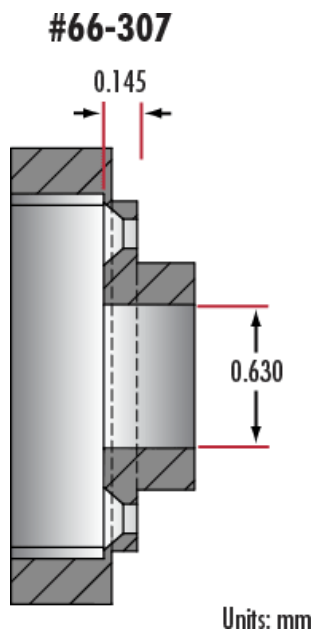

Product Downloads

General

Accessory **Type of Illumination:**

Physical & Mechanical Properties

0.63" **Ferrule Diameter (inches):**

1.52" **Shoulder Diameter (inches):**

Regulatory Compliance

Compliant

Technical Information

Stock Number	Description	Shoulder Diameter (Inches)	Ferrule Diameter (Inches)	Compatible Illuminator	Compatible Light Guide
#66-301	SugarCUBE™ Light Guide Adapter - 50	0.752	0.564	Red, Green, Blue, White, Ultra White	54-210, 39-826, 58-839, 54-174, 38-659, 39-369, 39-370, 39-371 <i>Ultra White MUST use liquid light guides</i>
#66-302	SugarCUBE™ Light Guide Adapter - 52	0.877	0.564	Red, Green, Blue, White, Ultra White	54-210, 39-826, 58-839, 54-174, 38-659, 39-369, 39-370, 39-371 <i>Ultra White MUST use liquid light guides</i>
#66-303	SugarCUBE™ Light Guide Adapter - 53	1.505	0.439	Red, Green, Blue, White	
#66-304	SugarCUBE™ Light Guide Adapter - 56	0.207	0.19	Red, Green, Blue, White	54-199, 42-344, 39-365, 42-345, 40-644, 39-366
#66-305	SugarCUBE™ Light Guide Adapter - 57	0.255	0.19	Red, Green, Blue, White	54-199, 42-344, 39-365, 42-345, 40-644, 39-366
#66-306	SugarCUBE™ Light Guide Adapter - 58	0.424	0.314	Red, Green, Blue, White	54-202, 53-045, 40-639, 42-346, 42-347, 39-367, 39-368, 53-689, 53-692, 53-690, 53-693, 53-691, 53-694
#66-307	SugarCUBE™ Light Guide Adapter - 65	1.52	0.63	Red, Green, Blue, White	54-212
#66-308	SugarCUBE™ Light Guide Adapter - 66	1.52	0.565	Red, Green, Blue, White	54-210, 39-826, 58-839, 54-174, 38-659, 39-369, 39-370, 39-371
#13-536	SugarCUBE™ Light Guide Adapter - 3mm	0.57	0.314	Red, Green, Blue, White, Ultra White	54-202, 53-045, 40-639, 42-346, 42-347, 39-367, 39-368, 53-689, 53-692, 53-690, 53-693, 53-691, 53-694 <i>Ultra White MUST use liquid light guides</i>
#13-537	SugarCUBE™ Light Guide Adapter - 5mm	0.455	0.314	Red, Green, Blue, White, Ultra White	54-202, 53-045, 40-639, 42-346, 42-347, 39-367, 39-368, 53-689, 53-692, 53-690, 53-693, 53-691, 53-694 <i>Ultra White MUST use liquid light guides</i>