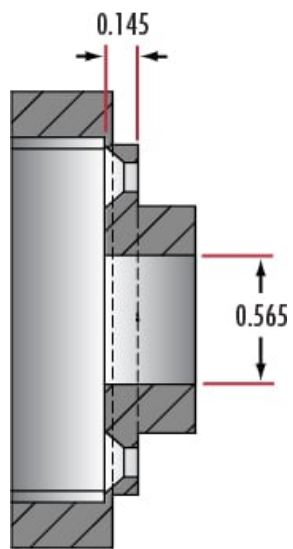

Compliant

RoHS 2015:

Compliant

Reach 224:

[View](#)

Certificate of Conformance:

Product Details

- Direct Replacement for 150W Halogen Illuminators
- 50% Power Savings Compared To Halogen Source
- More than 60,000 Hour LED Lifetime
- For Use with [Fiber Optic Light Guides](#)

SugarCUBE™ LED Illuminators have an output of up to 1700 lumens and are ideal replacements for standard halogen illuminators because LED illuminators last up to 60 times longer than halogen bulbs and never need to be replaced. These illuminators are controllable manually through controls on the front of the unit or via RS-232 for easy integration into computer controlled systems. Optional, easy-to-operate software is also available.

Available with red, green, blue, white, or white options, SugarCUBE™ LED Illuminators fulfill a wide range of machine vision applications. The standard white unit offers an output power of greater than 1450 lumens and a radiant flux of 1200mW. A fiber optic adapter required to connect a light guide to the illuminator.

Technical Information

#66-308

Units: inches

Stock Number	Description	Shoulder Diameter (Inches)	Ferrule Diameter (Inches)	Compatible Illuminator	Compatible Light Guide
#66-301	SugarCUBE™ Light Guide Adapter - 50	0.752	0.564	Red, Green, Blue, White, Ultra White	54-210, 39-826, 58-839, 54-174, 38-659, 39-369, 39-370, 39-371 Ultra White MUST use liquid light guides
#66-302	SugarCUBE™ Light Guide Adapter - 52	0.877	0.564	Red, Green, Blue, White, Ultra White	54-210, 39-826, 58-839, 54-174, 38-659, 39-369, 39-370, 39-371 Ultra White MUST use liquid light guides
#66-303	SugarCUBE™ Light Guide Adapter - 53	1.505	0.439	Red, Green, Blue, White	
#66-304	SugarCUBE™ Light Guide Adapter - 56	0.207	0.19	Red, Green, Blue, White	54-199, 42-344, 39-365, 42-345, 40-644, 39-366
#66-305	SugarCUBE™ Light Guide Adapter - 57	0.255	0.19	Red, Green, Blue, White	54-199, 42-344, 39-365, 42-345, 40-644, 39-366
#66-306	SugarCUBE™ Light Guide Adapter - 58	0.424	0.314	Red, Green, Blue, White	54-202, 53-045, 40-639, 42-346, 42-347, 39-367, 39-368, 53-689, 53-692, 53-690, 53-693, 53-691, 53-694
#66-307	SugarCUBE™ Light Guide Adapter - 65	1.52	0.63	Red, Green, Blue, White	54-212
#66-308	SugarCUBE™ Light Guide Adapter - 66	1.52	0.565	Red, Green, Blue, White	54-210, 39-826, 58-839, 54-174, 38-659, 39-369, 39-370, 39-371
#13-536	SugarCUBE™ Light Guide Adapter - 3mm	0.57	0.314	Red, Green, Blue, White, Ultra White	54-202, 53-045, 40-639, 42-346, 42-347, 39-367, 39-368, 53-689, 53-692, 53-690, 53-693, 53-691, 53-694 Ultra White MUST use liquid light guides
#13-537	SugarCUBE™ Light Guide Adapter - 5mm	0.455	0.314	Red, Green, Blue, White, Ultra White	54-202, 53-045, 40-639, 42-346, 42-347, 39-367, 39-368, 53-689, 53-692, 53-690, 53-693, 53-691, 53-694 Ultra White MUST use liquid light guides