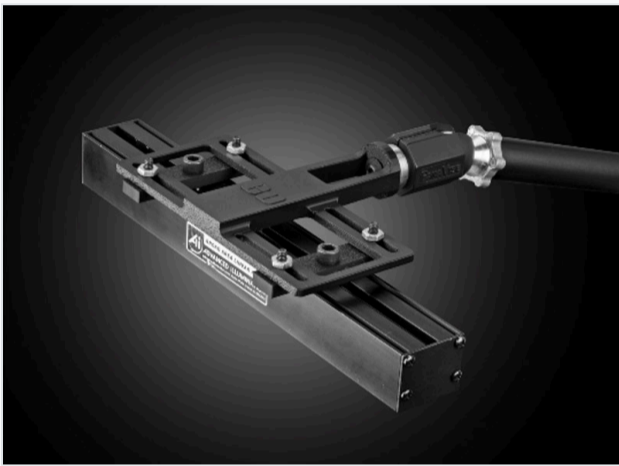

Regulatory Compliance

Certificate of Conformance: [View](#)

Product Details

- Full Range of SWIR Wavelengths Available
- High Intensity and Uniform Lighting
- Adjustable Illumination Angles

Effilux SWIR LED Bar Lights provide intense and uniform lighting for machine vision, sorting and silicon inspection applications. Available in wavelengths of 1050, 1200, 1300, 1450, 1550, and 1650nm. These bar lights feature adjustable lens positions and illumination angles for added flexibility. Effilux SWIR LED Bar Lights are ideal complements for applications utilizing TECHSPEC® C Series Fixed Focal Length SWIR Lenses, TECHSPEC® SilverTL™ SWIR Telecentric Lenses and LUCID Vision Labs Triton™ GigE Power over Ethernet (PoE) SWIR Cameras or Teledyne FLIR IIS Forge 1GigE SWIR Cameras.

Note: Included with the bar lights are one semi diffuse window and one 25° lens position kit.

3D-Printable Mount Files

Bar or Line Light Configuration

[Download Now](#)

Designed for use with the [Articulating Arm Mounting Systems](#), these 3D-printed mounts allow easy positioning of lights in brightfield or darkfield setups. The design is based on mounting illumination to ¼-20" breadboards or into 80/20 extrusion systems, but can be adapted based on user needs. Mounts are available for ring, bar, line, and inline spot lights.