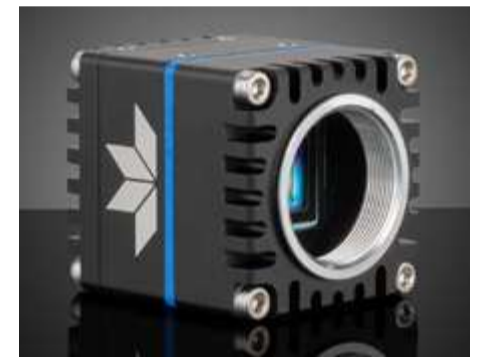

Teledyne FLIR IIS Forge 1GigE SWIR Cameras